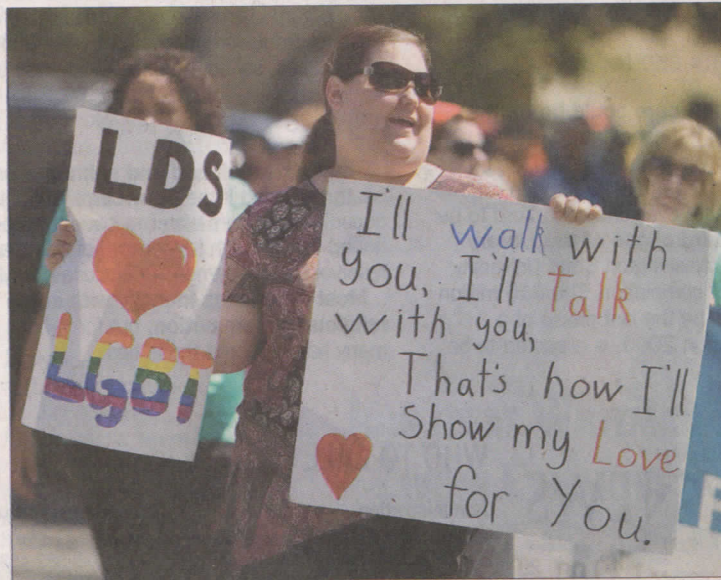

# Support for all at Palouse Pride 2

Geoff Cr

Community members walk in the Palouse Pride March in downtown Moscow on Saturday.

## Politics shares the limelight at this year's parade and festival

By Terri Harber  
Daily News staff writer

Nearly 150 people paraded from downtown to East City Park in Moscow on Saturday to demonstrate support for the Palouse-area LGBTI community.

Katja Drake-Weiss, an archeology student at The Evergreen State College in Olympia, is a Moscow High School graduate who returns to visit friends.

She participated in the Palouse Pride Parade and joined festivities at the park. She carried a sign that read "Love is not